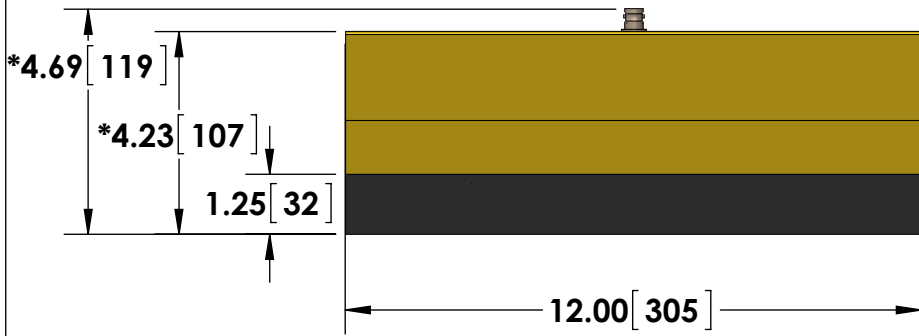

- BNC (Amphenol) Output Connector Standard
- Flat Cable Input Current Connections

Specifications subject to change without notice.

T & M RESEARCH PRODUCTS, INC.

TITLE: **SERIES W - 30 Watt Bar Strap Type**

DIMENSIONS: **inch[mm]** DATE: **11-05-2025**

*Dimension subject to change due to resistive element