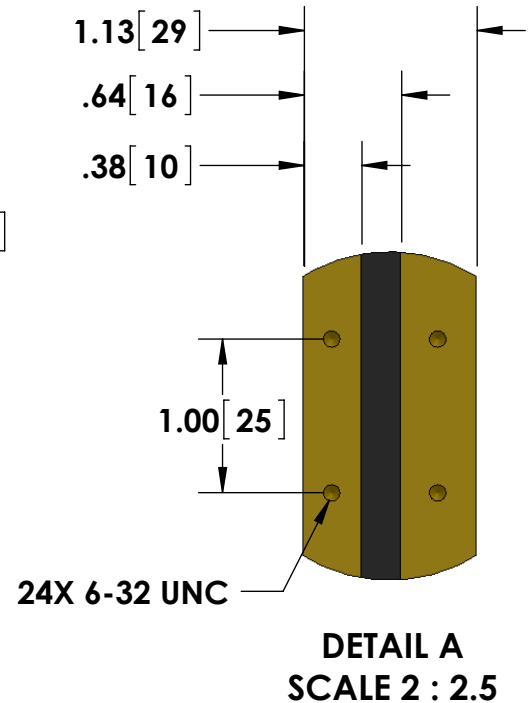

- BNC (Amphenol) Output Connector Standard
- Flat Cable Input Current Connections

Specifications subject to change without notice.

T & M RESEARCH PRODUCTS, INC.

TITLE: **SERIES W - 30 Watt Bar Strap Type**

DIMENSIONS: **inch[mm]** DATE: **11-05-2025**

*Dimension subject to change due to resistive element