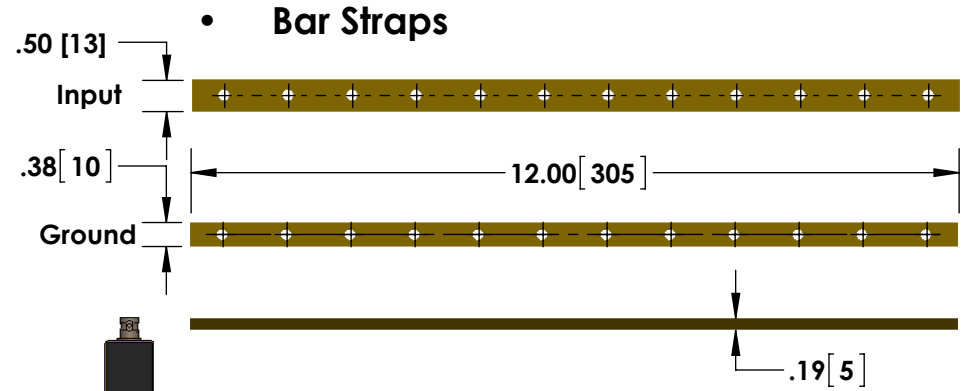

- BNC (Amphenol) Output Connector Standard
- Flat Cable Input Current Connections

Specifications subject to change without notice.

T & M RESEARCH PRODUCTS, INC.

TITLE: **SERIES W - 30 Watt Bar Strap Type**

DIMENSIONS: **inch[mm]** DATE: **11-05-2025**

*Dimension subject to change due to resistive element