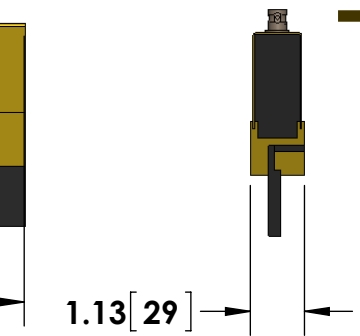

- BNC (Amphenol) Output Connector Standard
- Flat Cable Input Current Connections

Specifications subject to change without notice.

T & M RESEARCH PRODUCTS, INC.

TITLE: **SERIES W - 30 Watt Bar Strap Type**

DIMENSIONS: **inch[mm]** DATE: **11-05-2025**

*Dimension subject to change due to resistive element