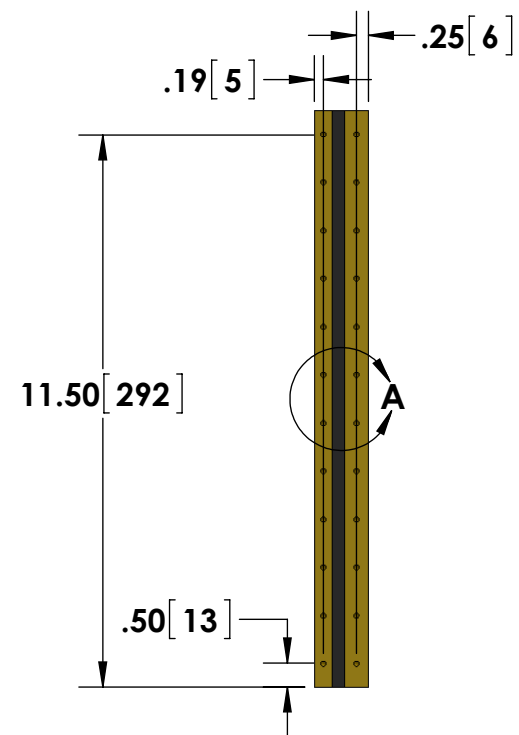

- BNC (Amphenol) Output Connector Standard
- Flat Cable Input Current Connections

Specifications subject to change without notice.

T & M RESEARCH PRODUCTS, INC.

TITLE: **SERIES W - 30 Watt Bar Strap Type**

DIMENSIONS: **inch[mm]** DATE: **11-05-2025**

*Dimension subject to change due to resistive element