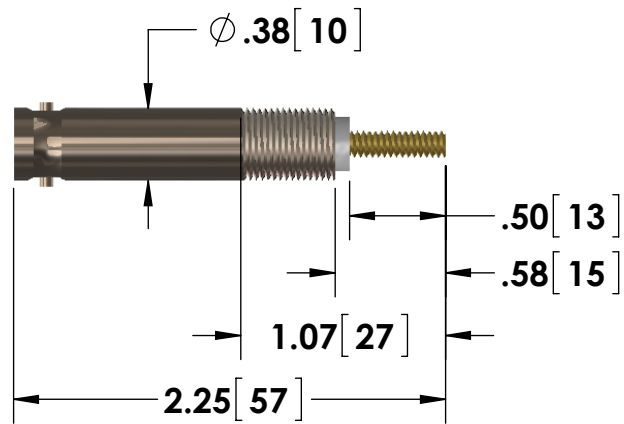

- 6-32 Stud Input Connection w/ 2 ea. Nuts
- 3/8-32 Threaded Case Body w/ 2 ea. Low Profile Panel Nuts
- BNC (Amphenol) Output Connector

Specifications subject to change without notice.

T & M RESEARCH PRODUCTS, INC.

TITLE: **SSDN SERIES - 2 WATT UNIT**

DIMENSIONS: **inch[mm]**

DATE: **03-16-2015**